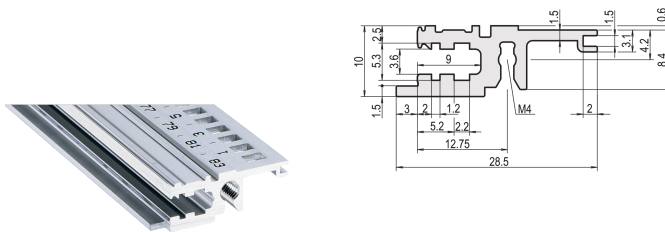

Horizontal Rail, Front, Type L-KD, Light, Short Lip, 40 HP

CATALOG NUMBER

34560-140

Combinations of horizontal rails and side panels

	Standard rail	Standard rail with short lip	Standard rail with short lip and rounded edge	Standard rail with rounded edge
Standard rail	-	+	+	+
Standard rail with short lip	+	+	+	+
Standard rail with short lip and rounded edge	+	+	-	-
Standard rail with rounded edge	+	+	-	-

Legend: + can be combined, - combination not recommended

The horizontal rail with a short lip makes a clean design to the assembled front panel.

CERTIFICATIONS

FEATURES

Standard rail at the front

Installation at top and bottom

Short lip (L-KD)

< 28 HP not to print

Aluminum extrusion, anodized finish, conductive contact surface

PRODUCT ATTRIBUTES

Rack Width: 40HP

Package Quantity: 1

Finish: Anodized

Length: 208.28mm

Material: Aluminum

Product Family: EuropacPRO; RatiopacPRO; RatiopacPRO AIR; CompacPRO; PropacPRO

Product Type: Horizontal Rail

Type: Light, KD

Works With: Subracks; Cases

Gross Weight: 0.065kg

ADDITIONAL PRODUCT DETAILS