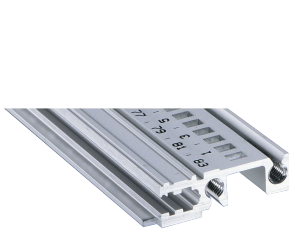

Horizontal Rail Front, Type H-KD, Heavy, Short Lip, 63 HP

CATALOG NUMBER

34560-263

Combinations of horizontal rails and side panels

		"4" can be combined		"2" combination not recommended	
RatiopacPRO	Standard 4" rail	-	+	+	+
	Standard 2" rail	+	+	+	+
EuropacPRO	Standard 4" rail	+	+	-	-
	Standard 2" rail	+	+	-	-
		Light 4"	Standard 2"	Heavy 2"	Rugged 2"

Aluminum extrusion horizontal rail of the type H-KD (H-KD = Heavy, Short Lip) with a anodized surface and conductive contact surface. Printed HP markings for a quick optical positioning of the guide rails. Suitable for RatiopacPRO/-AIR and EuropacPRO/-rugged).

CERTIFICATIONS

FEATURES

Installation at top and bottom

Short lip (H-KD)

Aluminum extrusion, anodized finish, conductive contact surface

PRODUCT ATTRIBUTES

Rack Width: 63HP

Package Quantity: 1

Finish: Anodized

Length: 325.12mm

Material: Aluminum

Product Family: EuropacPRO; RatiopacPRO; RatiopacPRO AIR; CompacPRO; PropacPRO

Product Type: Horizontal Rail

Type: Heavy, KD

Works With: Subracks; Cases

Net Weight: 0.127kg