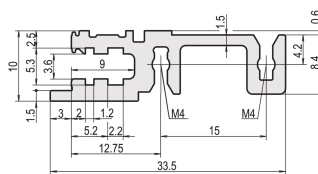

Horizontal Rail Front, Type H-KD, Heavy, Short Lip, 63 HP

CATALOG NUMBER

34560-263

Combinations of horizontal rails and side panels

		"4" can be combined		"2" combination not recommended	
RatiopacPRO	Standard 4" rail	-	+	+	+
	Standard 2" rail	+	+	+	+
EuropacPRO	Standard 4" rail	+	+	-	-
	Standard 2" rail	+	+	-	-
		Light 4"	Standard 2"	Heavy 2"	Rugged 2"

Aluminum extrusion horizontal rail of the type H-KD (H-KD = Heavy, Short Lip) with a anodized surface and conductive contact surface. Printed HP markings for a quick optical positioning of the guide rails. Suitable for RatiopacPRO/-AIR and EuropacPRO/-rugged).

CERTIFICATIONS

FEATURES

Installation at top and bottom

Short lip (H-KD)

Aluminum extrusion, anodized finish, conductive contact surface

PRODUCT ATTRIBUTES

Rack Width: 63HP

Package Quantity: 1

Finish: Anodized

Length: 325.12mm

Material: Aluminum

Product Family: EuropacPRO; RatiopacPRO; RatiopacPRO AIR; CompacPRO; PropacPRO

Product Type: Horizontal Rail

Type: Heavy, KD

Works With: Subracks; Cases

Net Weight: 0.127kg