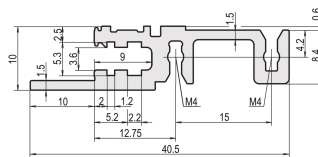

# Horizontal Rail, Front, Type H-LD, Heavy, Long Lip, for IEEE Application, 1000 mm

## CATALOG NUMBER

**34560-301**

Combinations of horizontal rails and side panels

	Side panel 1	Side panel 2	Side panel 3	Side panel 4
Horizontal rail 1	-	+	+	+
Horizontal rail 2	+	+	+	+
Horizontal rail 3	+	+	-	-
Horizontal rail 4	Light 1	Fluorescent 2	Heavy 3	Edgecut 4

Legend: "+" can be combined, "-" combination not recommended, "x" not recommended.

The horizontal rail with a long lip enables the use of IEEE insertion / extraction handles.

## FEATURES

For plug-in units with IEEE handle

Long lip (H-LD)

Installation at top and bottom

For CPCI and VME64x systems

Aluminum extrusion, anodized finish, conductive contact surface