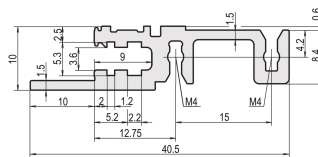

# Horizontal Rail, Front, Type H-LD, Heavy, Long Lip, for IEEE Application, 20 HP

## CATALOG NUMBER

**34560-320**

Combinations of horizontal rails and side panels

	Side panel 1	Side panel 2	Side panel 3	Side panel 4
Horizontal rail 1	-	+	+	+
Horizontal rail 2	+	+	+	+
Horizontal rail 3	+	+	-	-
Horizontal rail 4	Light 1	Fluorescent 2	Heavy 3	Edgecut 4

Legend: + can be combined, - combination not recommended, \* not recommended

The horizontal rail with a long lip enables the use of IEEE insertion / extraction handles.

## FEATURES

For plug-in units with IEEE handle

Long lip (H-LD)

Installation at top and bottom

For CPCI and VME64x systems

Aluminum extrusion, anodized finish, conductive contact surface