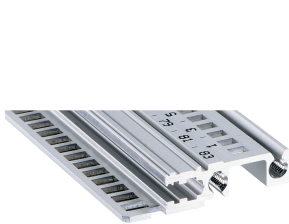

# Horizontal Rail, Front, Type H-LD, Heavy, Long Lip, for IEEE Application, 28 HP

## CATALOG NUMBER

**34560-328**

Combinations of horizontal rails and side panels

	Side panel 1	Side panel 2	Side panel 3	Side panel 4
Horizontal rail 1	-	+	+	+
Horizontal rail 2	+	+	+	+
Horizontal rail 3	+	+	-	-
Horizontal rail 4	Light 1	Fluorescent 2	Heavy 3	Edgecut 4

Legend: + can be combined, - combination not recommended, + not recommended

The horizontal rail with a long lip enables the use of IEEE insertion / extraction handles.

## FEATURES

For plug-in units with IEEE handle

Long lip (H-LD)

Installation at top and bottom

For CPCI and VME64x systems

Aluminum extrusion, anodized finish, conductive contact surface