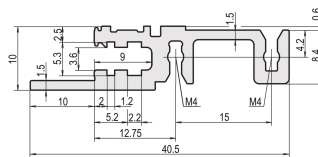

# Horizontal Rail, Front, Type H-LD, Heavy, Long Lip, for IEEE Application, 28 HP

## CATALOG NUMBER

**34560-328**

Combinations of horizontal rails and side panels

	Side panel 1	Side panel 2	Side panel 3	Side panel 4
Horizontal rail 1	-	+	+	+
Horizontal rail 2	+	+	+	+
Horizontal rail 3	+	+	-	-
Horizontal rail 4	Light 1	Fluorescent 2	Heavy 3	Edgecut 4

Legend: + can be combined, - combination not recommended, + not recommended

The horizontal rail with a long lip enables the use of IEEE insertion / extraction handles.

## FEATURES

For plug-in units with IEEE handle

Long lip (H-LD)

Installation at top and bottom

For CPCI and VME64x systems

Aluminum extrusion, anodized finish, conductive contact surface