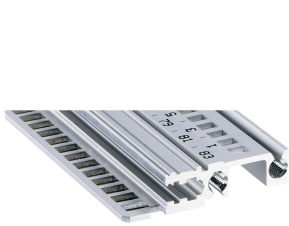

Horizontal Rail, Front, Type H-LD, Heavy, Long Lip, for IEEE Application, 63 HP

CATALOG NUMBER

34560-363

Combinations of horizontal rails and side panels

	Side panel 1	Side panel 2	Side panel 3	Side panel 4
Horizontal rail 1	-	+	+	+
Horizontal rail 2	+	+	+	+
Horizontal rail 3	+	+	-	-
Horizontal rail 4	Light 1	Dark 2	Heavy 3	Edge 4

Legend: + can be combined, - combination not recommended

The horizontal rail with a long lip enables the use of IEEE insertion / extraction handles.

CERTIFICATIONS

FEATURES

For plug-in units with IEEE handle

Long lip (H-LD)

Installation at top and bottom

For CPCI and VME64x systems

Aluminum extrusion, anodized finish, conductive contact surface

PRODUCT ATTRIBUTES

Rack Width: 63HP

Package Quantity: 1

Finish: Anodized

Length: 325.12mm

Material: Aluminum

Product Family: EuropacPRO; RatiopacPRO; RatiopacPRO AIR; CompacPRO; PropacPRO

Product Type: Horizontal Rail

Type: Heavy, LD

Works With: Subracks; Cases

Gross Weight: 0.128kg