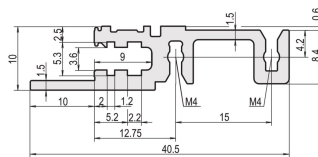

Horizontal Rail, Front, Type H-LD, Heavy, Long Lip, for IEEE Application, 63 HP

CATALOG NUMBER

34560-363

Combinations of horizontal rails and side panels

	Side panel 1	Side panel 2	Side panel 3	Side panel 4
Horizontal rail 1	-	+	+	+
Horizontal rail 2	+	+	+	+
Horizontal rail 3	+	+	-	-
Horizontal rail 4	Light 1	Dark 2	Heavy 3	Edge 4

Legend: + can be combined, - combination not recommended

The horizontal rail with a long lip enables the use of IEEE insertion / extraction handles.

CERTIFICATIONS

FEATURES

For plug-in units with IEEE handle

Long lip (H-LD)

Installation at top and bottom

For CPCI and VME64x systems

Aluminum extrusion, anodized finish, conductive contact surface

PRODUCT ATTRIBUTES

Rack Width: 63HP

Package Quantity: 1

Finish: Anodized

Length: 325.12mm

Material: Aluminum

Product Family: EuropacPRO; RatiopacPRO; RatiopacPRO AIR; CompacPRO; PropacPRO

Product Type: Horizontal Rail

Type: Heavy, LD

Works With: Subracks; Cases

Gross Weight: 0.128kg