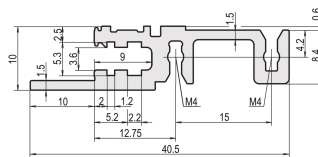

# Horizontal Rail, Front, Type H-LD, Heavy, Long Lip, for IEEE Application, 84 HP

## CATALOG NUMBER

**34560-384**

Combinations of horizontal rails and side panels

	Side panel 1	Side panel 2	Side panel 3	Side panel 4
Horizontal rail 1	-	+	+	+
Horizontal rail 2	+	+	+	+
Horizontal rail 3	+	+	-	-
Horizontal rail 4	Light 1	Flashed 2	Heavy 3	Edged 4

Legend: + can be combined, - combination not recommended, \* not recommended

The horizontal rail with a long lip enables the use of IEEE insertion / extraction handles.

## FEATURES

For plug-in units with IEEE handle

Long lip (H-LD)

Installation at top and bottom

For CPCI and VME64x systems

Aluminum extrusion, anodized finish, conductive contact surface