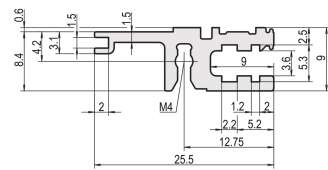

# Horizontal Rail, Rear, Type L-VT, Light, 84 HP

**CATALOG NUMBER**

**34560-684**

Combinations of horizontal rails and side panels

		+ = can be combined, - = combination not recommended			
Horizontal rail		-	+	+	+
Horizontal rail		+	+	+	+
Horizontal rail		+	+	-	-
Horizontal rail					
Side panel		Light 1-F	Fluorescent 1-F	Heavy 1-F	Rugged 1-F

The horizontal rail, type VT enables the direct assembly of a backplane.

**CERTIFICATIONS**

**FEATURES**

For direct backplane mounting

Recessed installation for low mechanical demands (L-VT)

Mounting top and bottom

Aluminum extrusion, anodized finish, conductive contact surface

**PRODUCT ATTRIBUTES**

Rack Width: 84HP

Package Quantity: 1

Finish: Anodized

Length: 431.8mm

Material: Aluminum

Product Family: EuropacPRO; RatiopacPRO; RatiopacPRO AIR; CompacPRO; PropacPRO