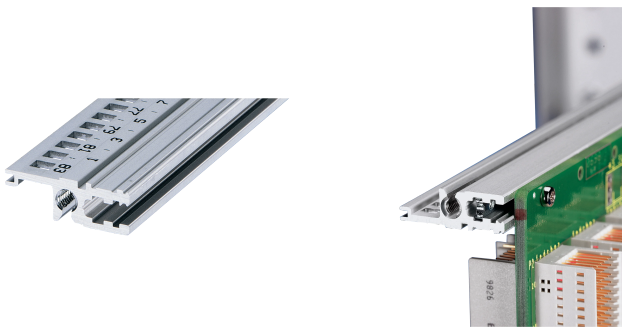

# Horizontal Rail, Rear, Type L-VT, Light, 84 HP

**CATALOG NUMBER**

**34560-684**

Combinations of horizontal rails and side panels

		+ = can be combined, - = combination not recommended			
Horizontal rail		-	+	+	+
Horizontal rail		+	+	+	+
Horizontal rail		+	+	-	-
Horizontal rail					
Side panel		Light 1-F	Fluorescent 1-F	Heavy 1-F	Rugged 1-F

The horizontal rail, type VT enables the direct assembly of a backplane.

**CERTIFICATIONS**

**FEATURES**

For direct backplane mounting

Recessed installation for low mechanical demands (L-VT)

Mounting top and bottom

Aluminum extrusion, anodized finish, conductive contact surface

**PRODUCT ATTRIBUTES**

Rack Width: 84HP

Package Quantity: 1

Finish: Anodized

Length: 431.8mm

Material: Aluminum

Product Family: EuropacPRO; RatiopacPRO; RatiopacPRO AIR; CompacPRO; PropacPRO

Product Type: Horizontal Rail

Type: Light, VT

Works With: Subracks; Cases

Net Weight: 0.11kg