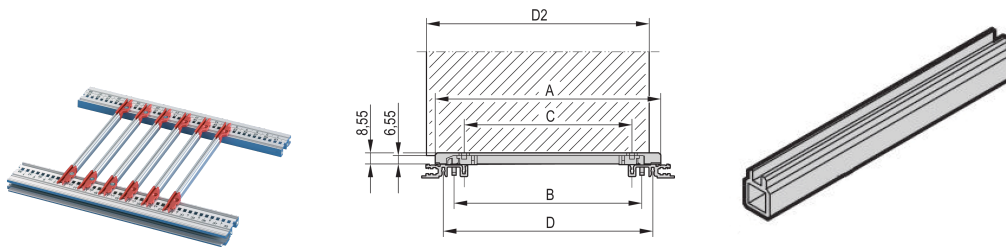

Guide Rail Multi Piece, Mid-Piece, Aluminum Extrusion, 340 mm, 2 mm Groove Width, 10 Pieces

CATALOG NUMBER

34560-894

Guide rail mid-piece for individual multi-piece guide rails out of plastic or Aluminum extrusion. Suitable for Standard, Accessory, 4.4" PCB types and end pieces with coding.

CERTIFICATIONS

FEATURES

Middle profile for mounting guide rails for 2 mm groove width

2 plastic end pieces are required; these are pushed on to both ends of the middle profile

Guide rails can be clipped into horizontal rails (Al extrusion) or into 1.5 mm thick plates

Storage temperature: from -40 °C ... 130 °C

PRODUCT ATTRIBUTES

Product Type: Guide Rail

Product Family: EuropacPRO; RatiopacPRO; RatiopacPRO AIR; CompacPRO; PropacPRO; MultipacPRO; Inpac

Type: Middle Section

Works With: Subracks; Cases; Chassis

Board Depth: 340mm

Groove Width: 2

Material: Aluminum

Color: Silver

Package Quantity: 1

Finish: Anodized

Net Weight: 0.017kg