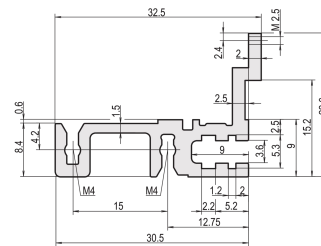

Horizontal Rail, Rear, Type H-MZ, Heavy, With Z-Rail, 84 HP

CATALOG NUMBER

34560-984

Combinations of horizontal rails and side panels

	Aluminum	Aluminum	Aluminum	Aluminum
Aluminum	-	+	+	+
Aluminum	+	+	+	+
Aluminum	+	+	-	-
Horizontal rail	Aluminum	Aluminum	Aluminum	Aluminum
Side panel	Light	Medium	Heavy	Exaggerated

Legend: + = can be combined, - = combination not recommended

The horizontal rail, type heavy with MZ enables the use of DIN connectors. The connectors are in accordance with EN 60603-2.

CERTIFICATIONS

FEATURES

For directly mounting connectors complying with EN 60603 (DIN 41612)

With Z-rail for high mechanical load (H-MZ)

Aluminum extrusion, anodized finish, conductive contact surface

PRODUCT ATTRIBUTES

Rack Width: 84HP