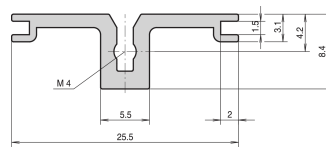

Horizontal Rail Rear, Type AB for Rear I/O Board Guides, 20 HP

CATALOG NUMBER

34561-520

Combinations of horizontal rails and side panels

		"4" can be combined		"2" combination not recommended	
Rear Panel 2	Standard	-	+	+	+
	Subrack for light	+	+	+	+
Rear Panel 1	Standard	+	+	+	+
	Subrack for light	+	+	-	-
Horizontal rail	Light 1				
	Standard 2				
	Heavy 2 or				
	Rugged 2 or				