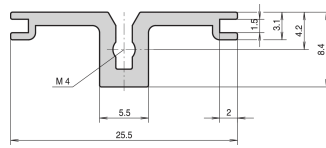

Horizontal Rail Rear, Type AB for Rear I/O Board Guides, 28 HP

CATALOG NUMBER

34561-528

Combinations of horizontal rails and side panels

“-” can be combined, “+” combination not recommended

	Horizontal rail	Horizontal rail	Horizontal rail	Horizontal rail
Horizontal rail	-	+	+	+
Horizontal rail	+	+	+	+
Horizontal rail	+	+	-	-
Horizontal rail	Horizontal rail	Horizontal rail	Horizontal rail	Horizontal rail
	Light 1	Dark 2	Heavy 3	Rugged 4

PRODUCT ATTRIBUTES

Rack Width: 28HP

Package Quantity: 1

Finish: Anodized

Length: 147.32mm

Material: Aluminum

Product Family: EuropacPRO; RatiopacPRO; RatiopacPRO AIR; CompacPRO; PropacPRO

Product Type: Horizontal Rail