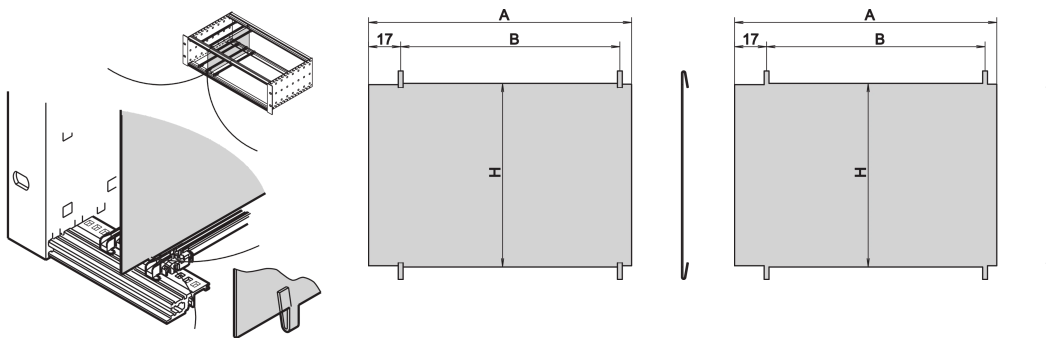

## CATALOG NUMBER

**34562-764**

The divider plate enables the user to create a separate area inside a subrack or case. The plate can be clipped into the perforation of the horizontal rails. The subracks or cases have to be disassembled if the plate will be assembled.

## FEATURES

Mounts by clipping into horizontal rails

Space requirement on component side: 2.0 mm

Fitting depends on gasketing method (stainless steel/textile gasket)

## PRODUCT ATTRIBUTES

Rack Height: 6U

Package Quantity: 1

Depth: 220mm

Length: 220mm

Material: Stainless Steel

Product Family: EuropacPRO

Product Type: Side Panel