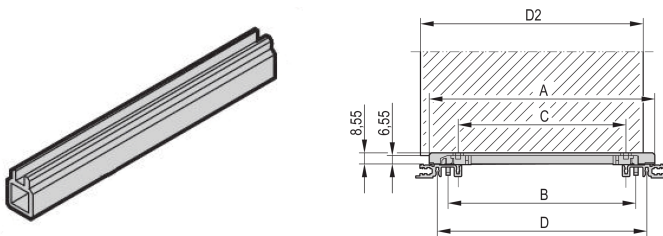

Guide Rail Multi Piece, Mid-Piece, Plastic Extrusion, 220 mm, 2 mm Groove Width, Grey, 10 Pieces

CATALOG NUMBER

34564-892

Guide rail mid-piece for individual multi-piece guide rails out of plastic or Aluminum extrusion. Suitable for Standard, Accessory, 4.4" PCB types and end pieces with coding.

CERTIFICATIONS

FEATURES

Middle profile for mounting guide rails for 2 mm groove width

2 plastic end pieces are required; these are pushed on to both ends of the middle profile

Guide rails can be clipped into horizontal rails (Al extrusion) or into 1.5 mm thick plates

Storage temperature: from -40 °C ... 130 °C

PRODUCT ATTRIBUTES

Material: PVC

Color: Grey

Package Quantity: 1

Board Depth: 220mm

Groove Width: 2

Color Code: RAL 7035

Delivery may be in Standard Pack Quantity (SPQ). Pricing is per individual item.

One guide rail consists of 1 pair of head pieces and 1 profile piece.

Please take into consideration that deliveries may be carried out in the stated SPQs (SPQ, e.g. 5 pieces, 10 pieces, 50 pieces, etc.). Differing order quantities (e.g. 2 pieces) may be changed to the next possible delivery quantity = Standard Pack Quantity.