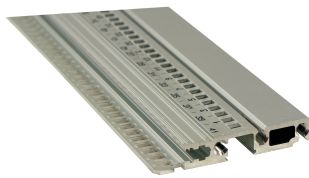

Horizontal Rail, Front, Type R-LD, Rugged, Long Lip, 28 HP

CATALOG NUMBER

34566-328

Combinations of horizontal rails and side panels

„+“ can be combined, „-“ combination not recommended

	Light 1	Flexibel 2	Heavy 3 HP	Rugged 4 HP
Horizontal rail	+	+	+	+
Light 1	+	+	-	-
Flexibel 2	+	+	-	-
Heavy 3 HP	-	-	-	-
Rugged 4 HP	-	-	-	-

The rugged horizontal rail type can handle shock and vibration up to 25 g. It enables the use of IEEE handles.

CERTIFICATIONS

FEATURES

Type R-LD "rugged" horizontal rails with 3-hole fixing for increased robustness

For insertion/extraction of CompactPCI or, VME64x boards

With HP units printed from 28 HP upwards

Length 20, 28, 40, 42, 63, 84 HP or 1000 mm

Aluminum extrusion, anodized finish, conductive contact surface, with HP markings

PRODUCT ATTRIBUTES

Rack Width: 28HP

Package Quantity: 1

Finish: Anodized

Length: 147.32mm

Material: Aluminum

Product Family: EuropacPRO

Product Type: Horizontal Rail