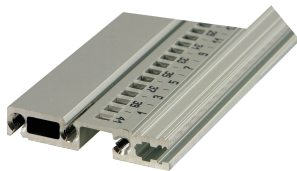

Horizontal Rail, Rear, Type R-VT, Rugged, 1000 mm

CATALOG NUMBER

34566-701

Combinations of horizontal rails and side panels

“+” can be combined, “-” combination not recommended

	Light 1.0	Flexibel 2	Heavy 2.0	Rugged 2.0
Horizontal rail	+	+	-	-
Light 1.0	+	+	+	+
Flexibel 2	+	+	+	+
Heavy 2.0	+	+	+	+
Rugged 2.0	+	+	+	+

Light 1.0 Flexibel 2 Heavy 2.0 Rugged 2.0

The horizontal rail, type rugged VT enables the direct assembly of a backplane.

CERTIFICATIONS

FEATURES

Type R-VT "rugged" horizontal rail with 3-hole fixing for increased robustness

Aluminum extrusion, anodized finish, conductive contact surface

PRODUCT ATTRIBUTES

Rack Width: 195HP

Package Quantity: 1

Finish: Anodized

Length: 1000mm

Material: Aluminum

Product Family: EuropacPRO