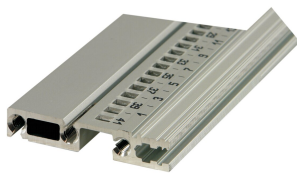

Horizontal Rail, Rear, Type R-VT, Rugged, 20 HP

CATALOG NUMBER

34566-720

Combinations of horizontal rails and side panels

„+“ can be combined, „-“ combination not recommended

		Light 1.0	Flexibel 1.0	Heavy 1.0	Rugged 1.0
Horizontal rail	Horizontal rail	-	+	+	+
Horizontal rail	Horizontal rail	+	+	+	+
Horizontal rail	Horizontal rail	+	+	-	-
Horizontal rail	Horizontal rail	+	+	-	-

The horizontal rail, type rugged VT enables the direct assembly of a backplane.

CERTIFICATIONS

FEATURES

Type R-VT "rugged" horizontal rail with 3-hole fixing for increased robustness

Aluminum extrusion, anodized finish, conductive contact surface

PRODUCT ATTRIBUTES

Rack Width: 20HP

Package Quantity: 1

Finish: Anodized

Length: 106.68mm

Material: Aluminum

Product Family: EuropacPRO

Product Type: Horizontal Rail