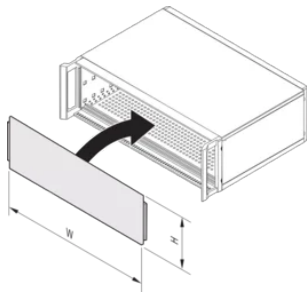

Depth (D): 2.5mm

Finish: Anodized; Passivated

Height (H): 172.9mm

Material: Aluminum

Product Type: Front Panel

Width (W): 426.4mm

Net Weight: 0.5kg

## DIAGRAMS