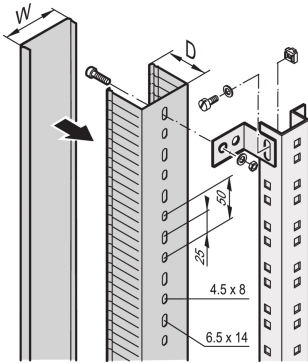

Cable Channel, 2000H 60W 60D

CATALOG NUMBER

60103-010

Cable ducting in side and rear cabinet areas and mounting on cabinet uprights, depth members or C-profiles.

CERTIFICATIONS

FEATURES

For cable ducting in side and rear cabinet areas

For mounting on cabinet uprights, depth members or C-profiles

PRODUCT ATTRIBUTES

Material: PVC

Package Quantity: 1

Product Type: Cable Tray

Type: Cable Channel

Cable Type: Vertical

Net Weight: 1.3kg