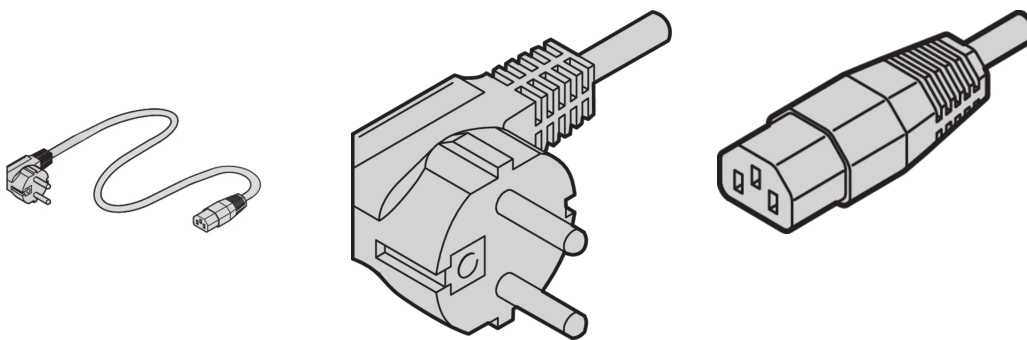

Mains Cable, SCHUKO/UTE to IEC C13, 2.5 m, Grey

CATALOG NUMBER

60103-131

nVent SCHROFF Mains cable provides practical, universal fastening with variable attachment facilities. They are general in nature and fit in to different applications like Fans, cabinet lights, etc., Industrial PC connections, Uninterruptible power supplies, Systems.

CERTIFICATIONS

FEATURES

Applications: Fans, cabinet lights, Industrial PC connections, Uninterruptible power supplies and Systems

PRODUCT ATTRIBUTES

Input Connector: SCHUKO / UTE

Output Connector: IEC C13

Length: 2500mm

Package Quantity: 1

Color: Grey

Connector Type: Straight

Material: PVC

Product Type: Cable

Net Weight: 0.27kg

WARNING

nVent products shall be installed and used only as indicated in nVent's product instruction sheets and training materials. Instruction sheets are available at www.nvent.com and from your nVent customer service representative. Improper installation, misuse, misapplication or other failure to completely follow nVent's instructions and warnings may cause product malfunction, property damage, serious bodily injury and death and/or void your warranty.