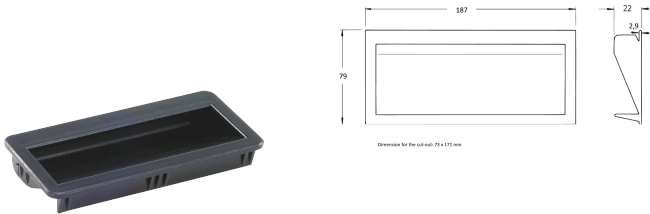

Tray Handle, Size 2

CATALOG NUMBER

60225-012

The tray handle can be clip into a cutout in the side panel of a case. 2 sizes available.

CERTIFICATIONS

FEATURES

Static load-carrying capacity 30 kg/pair

Side panel thickness min. 1,0 mm

PRODUCT ATTRIBUTES

Height: 79mm

Width: 187mm

Depth: 22mm

Package Quantity: 1

Handle Type: Tray Handle

Flammability Rating: UL® 94V-0

Color: Black

Material: Polycarbonate

Product Family: RatiopacPRO; RatiopacPRO AIR; PropacPRO; CompacPRO; Comptec

Product Type: Handle

Static Load: 30kg

Type: Static

Works With: Cases

Net Weight: 0.064kg

ADDITIONAL PRODUCT DETAILS