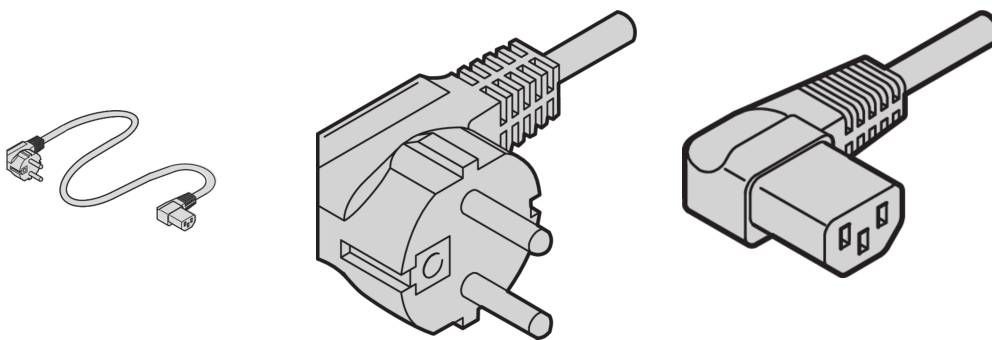

# Mains Cable, SCHUKO/UTE to IEC C13-Angled, 2.5 m Grey

## CATALOG NUMBER

**60704-020**

nVent SCHROFF Mains cable provides practical, universal fastening with variable attachment facilities. They are general in nature and fit in to different applications like Fans, cabinet lights, etc., Industrial PC connections, Uninterruptible power supplies, Systems.

## PRODUCT ATTRIBUTES

Input Connector: SCHUKO / UTE

Output Connector: IEC C13

Length: 2500mm

Package Quantity: 1

Color: Grey

Connector Type: Angled

Material: PVC