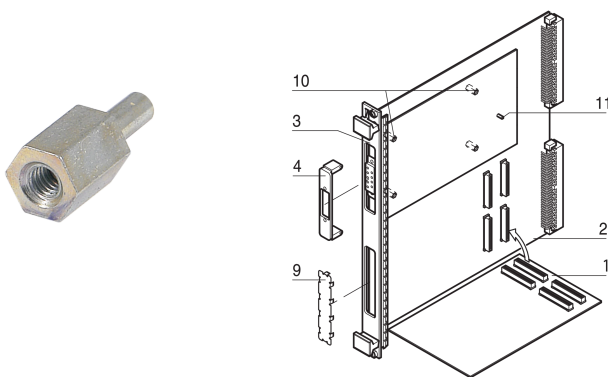

PMC Mezzanine Board Voltage Keying/Coding Pin

CATALOG NUMBER

60827-026

Voltage keying/coding pin for PMC mezzanine boards.

CERTIFICATIONS

FEATURES

To prevent accidental damage when fitting mezzanine boards, keying/coding pins are bolted to the VMEbus boards to distinguish between 3.3 V and 5 V operation. The mezzanine boards have a hole drilled in the appropriate position. The keying/coding pin thus ensures that only mezzanine boards with the same operating voltage can be inserted. For double-height euroboards 2 pieces are required.

Voltage keying/coding pin for PMC mezzanine boards

PRODUCT ATTRIBUTES

Product Type: Coding/Keying Indicator

Product Family: EuropacPRO; RatiopacPRO; CompacPRO; PropacPRO; Inpac

Type: Coding Peg

Works With: Subracks; Cases; CompactPCI Systems; CompactPCI Serial Systems; PXI