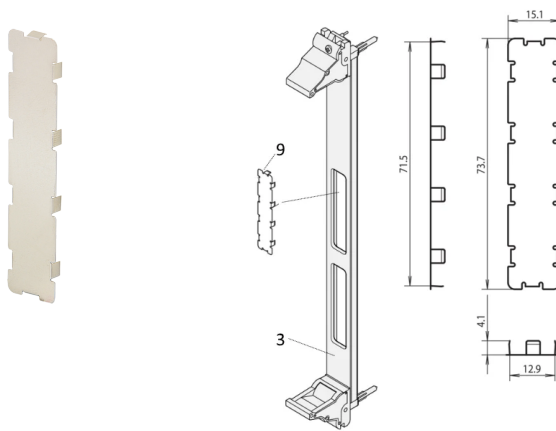

PMC Mezzanine Front Panel Cutout Cover for EMC Protection, Black

CATALOG NUMBER

60835-024

The stainless steel EMC cover enable to close unused cut-outs in the PMC mezzanine front panels.

CERTIFICATIONS

FEATURES

Material stainless steel, 0.2 mm

EMC cover to close unused cut-outs in the PMC mezzanine front panels

PRODUCT ATTRIBUTES

Package Quantity: 1

Finish: Chrome

Material: Stainless Steel

Product Type: Cover

Works With: Front Panels