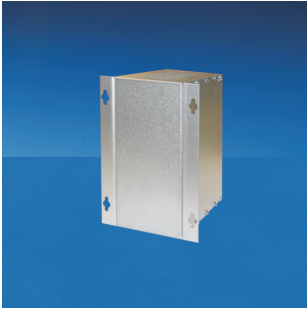

EuropacPRO Wall-Mounting Bracket

The wall mount bracket enables the fixing of a subrack to a wall of a mounting plate of a cabinet.

CERTIFICATIONS

FEATURES

Enables the subrack assembly on wall or on mounting plate

Assembled instead of 19" bracket or rear angle on the subrack

Assembly holes with key hole function

SPECIFICATIONS

- Material:** Aluminum
- Product Type:** Bracket
- Product Family:** EuropacPRO
- Finish:** Passivated
- Works With:** Subracks