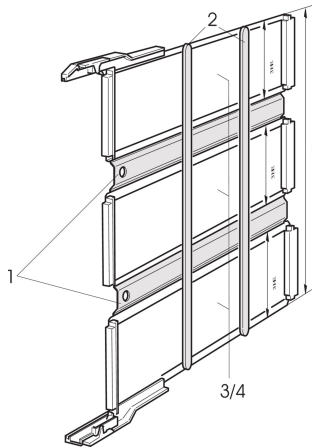

# Intermediate Adapter to Assemble Several 3 U Testadapter

Bracket kit to make a 6 / 9 U Testadapter from 3 U Testadapters. Suitable for Testadapters with DIN 41612 connectors Type B, C, E and F.