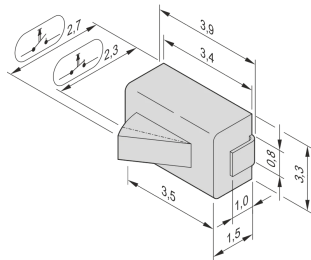

Microswitch for Carrier Compact- and Full-Size-Module

Mirco Switch for AMC Carrier. Option as closer or opener available.

FEATURES

SMD Version

SPECIFICATIONS

Product Type: Switch

Table 1/1

Catalog Number	Design Feature	Package Quantity	Works With
20849-235	Normally Open	10	Systems
20849-236	Normally Closed	10	Systems