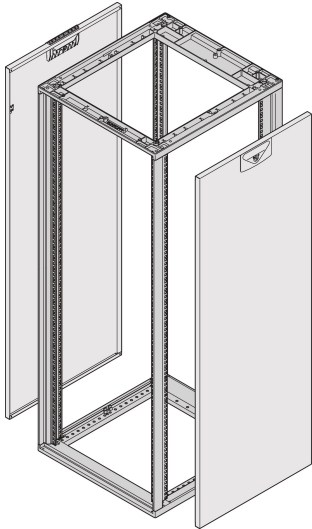

Novastar Side Panel for Slim-Line

Steel Side Panels for Slim.Line aluminum frame with quick fastner for easy mounting and installation. Schroff delivers cladding parts with grounding cable installed and tested

CERTIFICATIONS

FEATURES

Side panel with quarter-turn fastener, includes grounding

St, 1 mm

SPECIFICATIONS

Product Type: Cabinet/Rack Panel

Material: Steel

Table 1/5

Catalog Number	Rack Height	Height	Depth	Package Quantity	Color	Color Code
25230-173	16U	709mm	800mm	2	Black Grey	RAL 7021

Catalog Number	Rack Height	Height	Depth	Package Quantity	Color	Color Code
25230-077	38U	1745mm	500mm	2	Black Grey	RAL 7021
26230-128	43U	1967mm	600mm	2	Light Grey	RAL 7035
25230-177	38U	1745mm	800mm	2	Black Grey	RAL 7021
25230-176	34U	1567mm	800mm	2	Black Grey	RAL 7021
26230-129	47U	2145mm	600mm	2	Light Grey	RAL 7035
25230-175	25U	1167mm	800mm	2	Black Grey	RAL 7021
26230-130	25U	1109mm	1000mm	2	Light Grey	RAL 7035
25230-174	20U	945mm	800mm	2	Black Grey	RAL 7021
26230-131	34U	1509mm	900mm	2	Light Grey	RAL 7035
25230-118	20U	887mm	1000mm	2	Black Grey	RAL 7021
25230-076	34U	1567mm	500mm	2	Black Grey	RAL 7021
26230-132	34U	1509mm	1000mm	2	Light Grey	RAL 7035
25230-117	20U	887mm	900mm	2	Black Grey	RAL 7021
26230-114	12U	531mm	1000mm	2	Light Grey	RAL 7035
26230-133	38U	1687mm	900mm	2	Light Grey	RAL 7035
25230-172	12U	589mm	800mm	2	Black Grey	RAL 7021
26230-134	38U	1687mm	1000mm	2	Light Grey	RAL 7035
26230-113	12U	531mm	900mm	2	Light Grey	RAL 7035
26230-135	43U	1909mm	900mm	2	Light Grey	RAL 7035