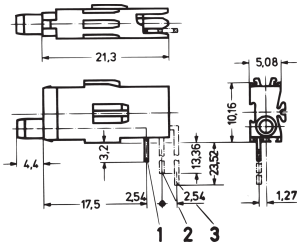

# Single LED Test Socket, Ø 2 mm

Test sockets for mounting plane 1 and 2, short and long type.

## FEATURES

Long type for mounting plane 1 and 2

Short type for mounting plane 1

## ADDITIONAL PRODUCT DETAILS

Required front panel drill hole: Ø 4 mm.

Dimensions of connecting pins: 0.3 × 0.6 mm.

Please take into consideration that deliveries may be carried out in the stated SPQs (SPQ, e.g. 5 pieces, 10 pieces, 50 pieces, etc.). Differing order quantities (e.g. 2 pieces) may be changed to the next possible delivery quantity = Standard Pack Quantity.