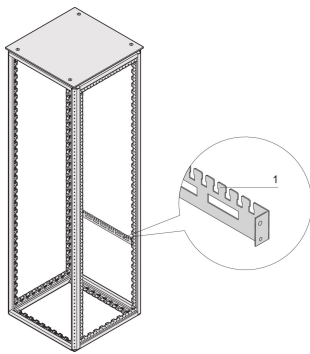

# Varistar CP Cable Support Rail for Cabinet Width

Varistar CP horizontal cable support rail in the cabinet width. Mounted directly at the frame.

## FEATURES

For cable shells (bottom row) and for cable ties, resp. Velcro (top row)

For cable ducting in rear area of cabinet