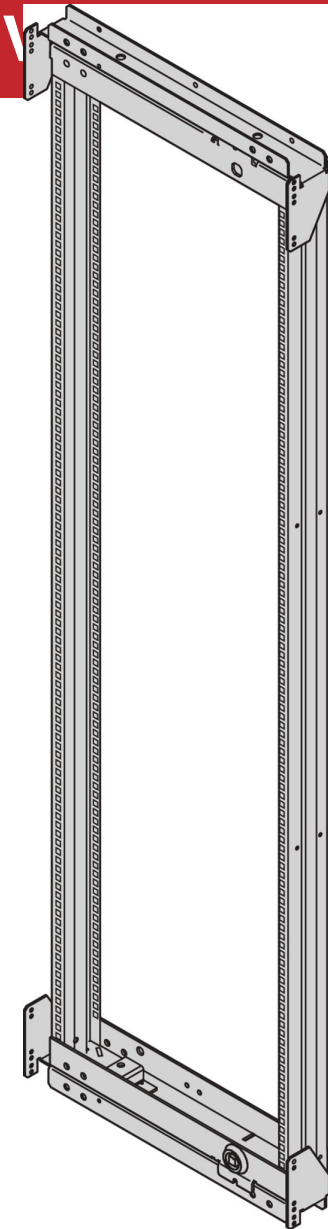

## Swing Frame for 600 mm Width

The 19" swing frame allows the installation of sub-racks while simultaneously making wiring at the rear accessible.

Varistar CP swing frame comes with 150 KG load capacity, 120° movement and flexible pivot point.

### FEATURES

For full height or partial-height mounting

Pivot point can be selected right or left

Can accommodate 19" chassis and 19" subracks (maximum depth 200 mm)

120° hinge, square locks including 2 keys

## SPECIFICATIONS

---

<b>Width:</b>	600mm
<b>Product Type:</b>	Cabinet/Rack Frame
<b>Material:</b>	Steel

Table 1/2

Catalog Number	Rack Height	Package Quantity	Color	Color Code	Finish	Height
21630-668	24U	1	Black Grey	RAL 7021	Powder Coated	1200mm
21630-678	47U	1	Black Grey	RAL 7021	Powder Coated	2200mm
21630-676	42U	1	Black Grey	RAL 7021	Powder Coated	2000mm
21630-674	38U	1	Black Grey	RAL 7021	Powder Coated	1800mm
21630-672	33U	1	Black Grey	RAL 7021	Powder Coated	1600mm
21630-670	29U	1	Black Grey	RAL 7021	Powder Coated	1400mm