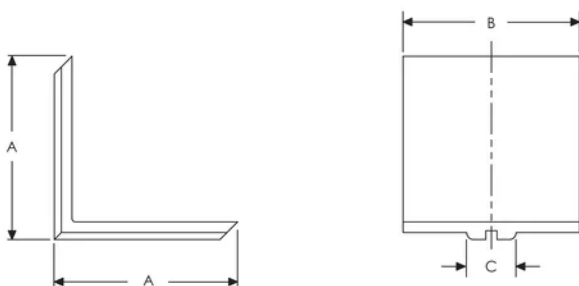

Air Duct Corner Protector

FEATURES

Includes rib to keep the wire rope in place

Prevents the wire rope from damaging the duct

SPECIFICATIONS

Table 1/1

Catalog Number	Article Number	Material	Color	A	B	C
SLADCP	195851	Polyvinylchloride	Black	52 mm	50 mm	14 mm

DIAGRAMS

WARNING

nVent products shall be installed and used only as indicated in nVent's product instruction sheets and training materials. Instruction sheets are available at www.nvent.com and from your nVent customer service representative. Improper installation, misuse, misapplication or other failure to completely follow nVent's instructions and warnings may cause