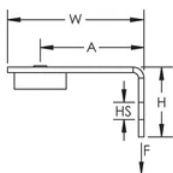

## FEATURES

Provides an attachment point for nVent CADDY Speed Link assemblies, wire, S-hooks, or chain

Complete with concrete nail gun insert bracket

Clips onto nozzle of gas or battery-actuated nail guns allowing for hands-off installation at structure or from the floor using a pole

## SPECIFICATIONS

Table 1/2

Catalog Number	Article Number	Material	Finish	Hole Size (HS)	Height (H)	Width (W)
ABGBSF	173446	Steel, Nylon	Electrogalvanized	7.1 mm	25.5 mm	50 mm

Table 2/2

Catalog Number	Article Number	A	Static Load
ABGBSF	173446	38 mm	440N

## ADDITIONAL PRODUCT DETAILS

---

Static Load represents the static load of the nail gun insert assembly. Please consult with the nail manufacturer to evaluate the static load of the nail and type of concrete used for the installation. Maximum load is the lesser of the static load from the nail manufacturer or the published load for the assembly.

## DIAGRAMS

---