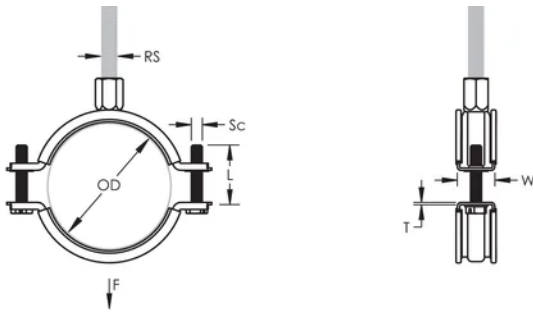

Finish: Electropolished

Color: Black

Temperature: -50 to 110 °C

Outer Diameter (OD): 108 - 118 mm

Pipe Size: 4"

NB/DN: 100

Rod Size (RS): M8;M10

Width (W): 23 mm

Thickness (T): 1.75 mm

Screw Diameter (Sc): 6

Screw Length (L): 37mm

Static Load: 1700N

ADDITIONAL PRODUCT DETAILS

Lining is EPDM rubber.

DIAGRAMS

WARNING