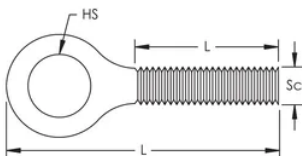

Eye Screw

FEATURES

Designed to accept nVent CADDY Speed Link wire rope or hook

SPECIFICATIONS

Finish: Electrogalvanized

Material: Steel

Table 1/1

Catalog Number	Article Number	Screw Diameter (Sc)	Screw Length (L)	Hole Size (HS)	Length (L)
SLEBM6	195854	6	20mm	7.2 mm	37.5mm
SLEBM8	195856	8	25mm	8.5 mm	50mm

DIAGRAMS