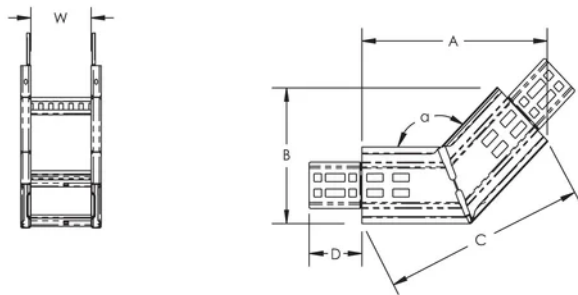

Catalog Number	Article Number	Width (W)	Angle (a)	A	B	C
CL110X150IR45 HD	840300	150 mm	45 °	286 mm	193 mm	290 mm
CL110X600IR45 HD	840330	600 mm	45 °	286 mm	193 mm	290 mm
CL110X450IR45 HD	840320	450 mm	45 °	286 mm	193 mm	290 mm
CL110X900IR45 HD	840350	900 mm	45 °	286 mm	193 mm	290 mm
CL110X300IR45 HD	840310	300 mm	45 °	286 mm	193 mm	290 mm

Table 2/2

Catalog Number	Article Number	D
CL110X750IR45HD	840340	80 mm
CL110X150IR45HD	840300	80 mm
CL110X600IR45HD	840330	80 mm
CL110X450IR45HD	840320	80 mm
CL110X900IR45HD	840350	80 mm
CL110X300IR45HD	840310	80 mm

DIAGRAMS

WARNING

nVent products shall be installed and used only as indicated in nVent's product instruction sheets and training materials. Instruction sheets are available at www.nvent.com and from your nVent customer service representative. Improper installation, misuse, misapplication or other failure to completely follow nVent's instructions and warnings may cause product malfunction, property damage, serious bodily injury and death and/or void your warranty.