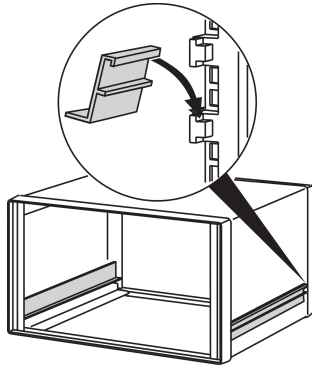

Comptec Slide Rail for 19" Case

Slide rails are made from Aluminum profile, suitable as supports for 19" subracks and 19" chassis.

CERTIFICATIONS

FEATURES

Slide rails are suitable as supports for 19" subracks and 19" chassis

SPECIFICATIONS

- Material:** Aluminum
- Works With:** Cases
- Product Family:** Comptec
- Product Type:** Slide Rail

Table 1/1

| Catalog Number | Depth | Package Quantity |
|----------------|-------|------------------|
| 30225-089 | 300mm | 1 |
| 30225-092 | 600mm | 1 |
| 30225-091 | 500mm | 1 |
| 30225-090 | 400mm | 1 |

ADDITIONAL PRODUCT DETAILS

2 slide rails are required per subrack or 19" chassis.

Slide rail cannot be used for shielded 19" subracks; special slide rails available on request.

WARNING

nVent products shall be installed and used only as indicated in nVent's product instruction sheets and training materials. Instruction sheets are available at www.nvent.com and from your nVent customer service representative. Improper installation, misuse, misapplication or other failure to completely follow nVent's instructions and warnings may cause product malfunction, property damage, serious bodily injury and death and/or void your warranty.