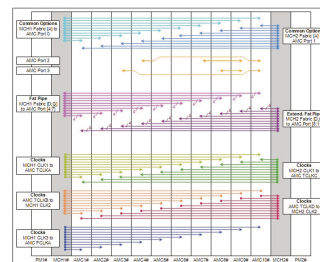

MTCA.0 System for 10 Single Full-Size AMC Modules, 3 U, 84 HP

CATALOG NUMBER

11850-011

The double AMC card cage on the right hand side can hold either 4 Double Full-size AMCs or, with the optional splitting kit, 8 Single Full-size AMCs.

CERTIFICATIONS

FEATURES

In accordance with PICMG MTCA.0 R1.0 specification

3 U, 19" subrack system for 10 Single Full-Size AdvancedMC modules, 2 Single Full-Size MCHs and 2 power modules with width up to 12 HP