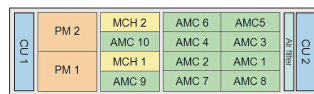

MTCA.0 System for 10 Single Full-Size AMC Modules, 3 U, 84 HP

CATALOG NUMBER

11850-011

The double AMC card cage on the right hand side can hold either 4 Double Full-size AMCs or, with the optional splitting kit, 8 Single Full-size AMCs.

CERTIFICATIONS

FEATURES

In accordance with PICMG MTCA.0 R1.0 specification

3 U, 19" subrack system for 10 Single Full-Size AdvancedMC modules, 2 Single Full-Size MCHs and 2 power modules with width up to 12 HP

Number of Slots: 8

Type: 19" Rack Mount

Backplane Type: MTCA.0 Dual Star Topology

Data Transfer: 40 GbE; PCIe Gen3

Power per Slot: 50W

Airflow Direction: Right to Left

Rack Height: 3U

Power Supply Type: (2) Single Full-size PM