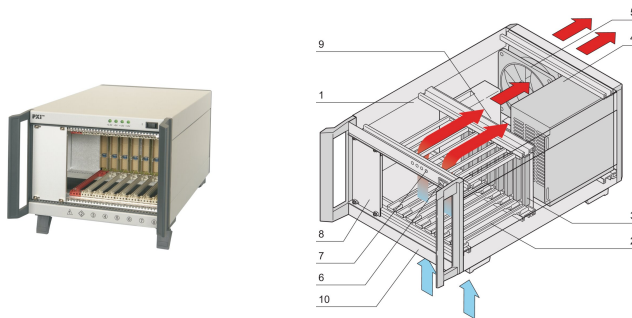

PXI System With ATX PSU, 4 U, 8 slots, 44 HP

CATALOG NUMBER

14579-008

PXI Desktop Chassis with vertical Card Cage for eight 3 U Boards and built in Power Supply.

CERTIFICATIONS

FEATURES

System in accordance with IEC 60297-3-101, -102, -103; IEEE 1101.1, 1101.10/11); Backplane, conforms to PICMG rev. 3.0 and PXI 2.0

PXI desktop chassis, 4 U, 44 HP with vertical card cage. Board format Front: 3U, 160 mm

Backplane, 8 slot, 3 HE, 64 bit, System slot left

Heat dissipation with airflow bottom to rear

ATX power supply 400 W, wide-range AC input with power switch on rear

Backplane with clock switching internal / external

PRODUCT ATTRIBUTES

Product Type: System

Number of Slots: 8

Type: Desktop

Backplane Type: 3 U CompactPCI with PXIbus

Data Transfer: 64-bit PCI Bus

Power per Slot: 30W

Input Voltage AC: 100 – 240V

Airflow Direction: Bottom to Rear

Rack Height: 4U

Power Supply Type: Open Frame

Power Supply Included: Yes

Rear I/O: No

Complies With: PXISA PXI-1 R2.0

Depth: 355mm