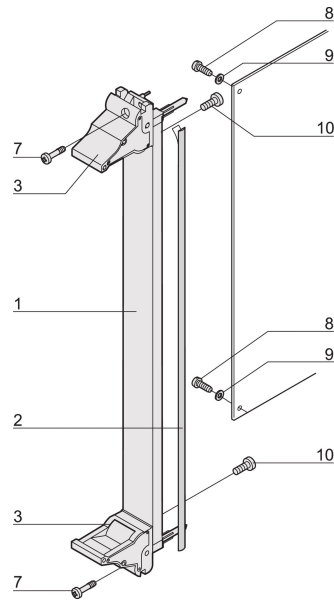

Plug-In Unit Kit With IEL Handle, Shielded, Black, 6 U, 10 HP

CATALOG NUMBER

20848-597

3 HE

6 HE

4 TE

5 TE

Plug-in unit, with IEL inserter/extractor black handle, 6 U, front assembly. The U-shaped front panel enable shielding with a textile gasket.

CERTIFICATIONS

FEATURES

U-shaped front panel for textile gasket

Suitable for insertion and extraction forces up to 700 N (per pair)

Enable the installation of a microswitch

Enable the installation of coding pegs in accordance with IEC 60297-3-103/ IEEE 1101.10

PRODUCT ATTRIBUTES

Rack Width: 10HP

Package Quantity: 1

Handle Type: IEL

Mounting: Screw-on Front; Screw-on Rear IO

Gasket Type: Textile EMC

Front Finish: Anodized

Rear Finish: Etched

Treated Edges: No

Complies With: IEC 60297-3-102; IEEE 1101.10; IEC 60297-3-103; IEEE 1101.1/11

EMC Shielding: Yes

Finish: Anodized; Passivated

Height (H): 261.8mm

Material: Aluminum

Product Type: Front Panel