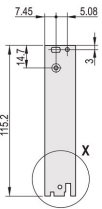

3 HE

6 HE

4 TE

5 TE

Plug-in unit, with IEL inserter/extractor black handle, 6 U, front assembly. The U-shaped front panel enable shielding with a textile gasket.

CERTIFICATIONS