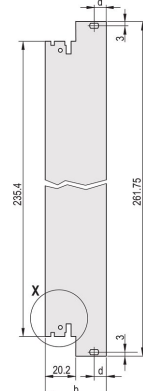

Plug-In Unit Kit With IEL Handle, Shielded, Black, 6 U, 12 HP

CATALOG NUMBER

20848-598

3 HE

6 HE

4 TE

5 TE

Plug-in unit, with IEL inserter/extractor black handle, 6 U, front assembly. The U-shaped front panel enable shielding with a textile gasket.

CERTIFICATIONS

FEATURES

U-shaped front panel for textile gasket

Suitable for insertion and extraction forces up to 700 N (per pair)

Enable the installation of a microswitch

Enable the installation of coding pegs in accordance with IEC 60297-3-103/ IEEE 1101.10

PRODUCT ATTRIBUTES

Rack Width: 12HP

Package Quantity: 1

Handle Type: IEL

Mounting: Screw-on Front; Screw-on Rear IO

Gasket Type: Textile EMC

Front Finish: Anodized

Rear Finish: Etched

Treated Edges: No

Complies With: IEC 60297-3-102; IEEE 1101.10; IEC 60297-3-103; IEEE 1101.1/11

EMC Shielding: Yes

Finish: Anodized; Passivated

Height (H): 261.8mm

Material: Aluminum

Product Type: Front Panel