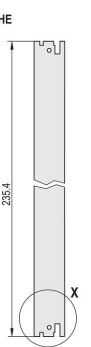

Plug-In Unit Kit With IEL Handle, Shielded, Black, 6 U, 12 HP

CATALOG NUMBER

20848-598

3 HE

6 HE

4 TE

5 TE

Plug-in unit, with IEL inserter/extractor black handle, 6 U, front assembly. The U-shaped front panel enable shielding with a textile gasket.

CERTIFICATIONS

FEATURES

U-shaped front panel for textile gasket

Suitable for insertion and extraction forces up to 700 N (per pair)

Enable the installation of a microswitch

Enable the installation of coding pegs in accordance with IEC 60297-3-103/ IEEE 1101.10

PRODUCT ATTRIBUTES

Rack Width: 12HP

Package Quantity: 1

Handle Type: IEL

Mounting: Screw-on Front; Screw-on Rear IO

Gasket Type: Textile EMC

Front Finish: Anodized

Rear Finish: Etched

Treated Edges: No

Complies With: IEC 60297-3-102; IEEE 1101.10; IEC 60297-3-103; IEEE 1101.1/11

EMC Shielding: Yes

Finish: Anodized; Passivated

Height (H): 261.8mm

Material: Aluminum

Product Type: Front Panel