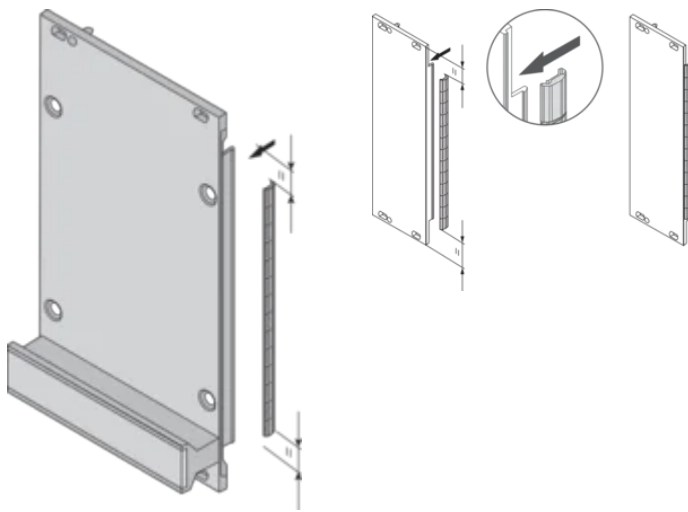

Package Quantity: 10

Material: Stainless Steel

Product Family: EuropacPRO; RatiopacPRO; RatiopacPRO AIR; PropacPRO; Frame Type Plug-In Unit

Product Type: Shielding Kit

Works With: Subracks; Cases; Front Panels

Gross Weight: 0.018kg

ADDITIONAL PRODUCT DETAILS

EMC gaskets (stainless) are required for shielding the front panels.

DIAGRAMS

WARNING

---

nVent products shall be installed and used only as indicated in nVent's product instruction sheets and training materials. Instruction sheets are available at www.nvent.com and from your nVent customer service representative. Improper installation, misuse, misapplication or other failure to completely follow nVent's instructions and warnings may cause product malfunction, property damage, serious bodily injury and death and/or void your warranty.