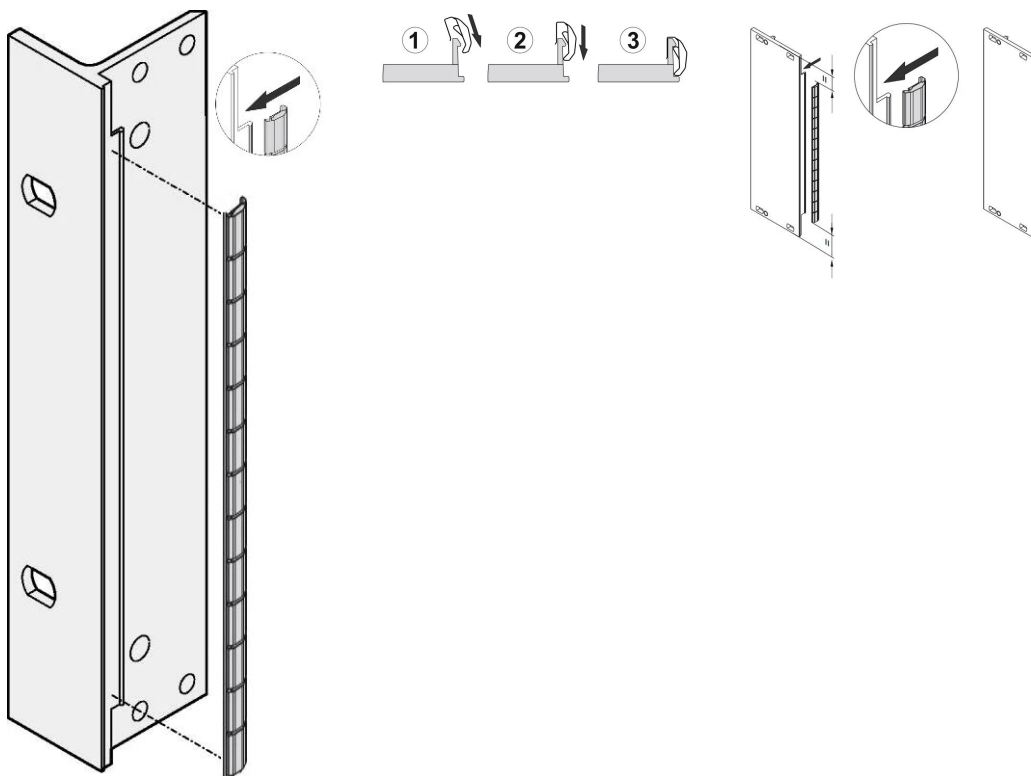

# Front Panel EMC Stainless Steel Shielding Kit, for U-Shaped front panels, 3 U, 10 Pieces

## CATALOG NUMBER

**21102-105**

The stainless EMC gaskets are inserted into a slot on the right hand side of the U-shaped front panels.

The gasket will be clipped onto the right front panel bracket, the 19" bracket or rear profile of the subrack

## FEATURES

The stainless steel EMC-gasket for SCHROFF U-shaped front panels, offers excellent performance in shielding effectiveness and an enormous temperature range from -200 to +160°C.

Easy mounting by clipping the gasket onto the right front panel bracket, the 19" bracket or rear profile of the subrack