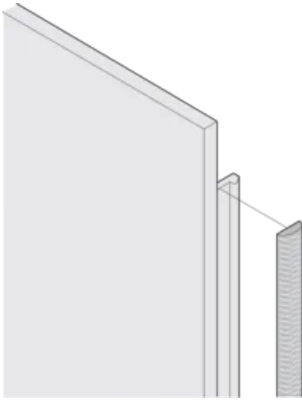

Gross Weight: 0.217kg

ADDITIONAL PRODUCT DETAILS

EMC gaskets (textile) are required for shielding the front panels.

DIAGRAMS

WARNING

---

nVent products shall be installed and used only as indicated in nVent's product instruction sheets and training materials. Instruction sheets are available at www.nvent.com and from your nVent customer service representative. Improper installation, misuse, misapplication or other failure to completely follow nVent's instructions and warnings may cause product malfunction, property damage, serious bodily injury and death and/or void your warranty.

North America

All locations
+1.763.422.2661
Chat with us:
nvent.com/schroff

Europe

Straubenhardt, Germany
+49.7082.794.0
Betschdorf, France
+33.3.88.90.64.90
Warsaw, Poland
+48.22.209.98.35
Assago, Italy
+39.02.932.7141
Chat with us:
nvent.com/schroff

Asia

Shanghai, China
+86.21.2412.6943
Qingdao, China
+86.532.8771.6101
Singapore
+65.6768.5800
Shin-Yokohama, Japan
+81.45.476.0271
Chat with us:
nvent.com/schroff

Middle East & India

Dubai, United Arab
Emirates
+971.4.378.1700
Bangalore, India
+91.80.6715.2001
Istanbul, Turkey
+90.216.250.7374
Chat with us:
nvent.com/schroff

Our powerful portfolio of brands:

CADDY ERICO HOFFMAN ILSCO SCHROFF TRACHTE