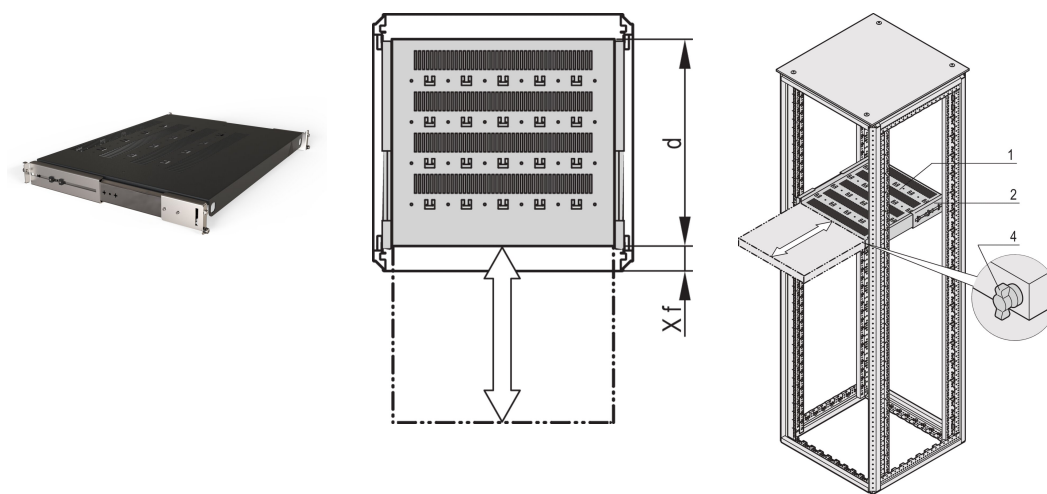

Varistar CP | 19" Telescopic Shelf, 70 kg, 800W 600D, RAL 7021

CATALOG NUMBER

21130-373

Varistar, Novastar and Eurorack 19" Shelf, Stationary with 70 kg load capacity, perforated for ease of assembly.

CERTIFICATIONS

FEATURES

Perforated cut-outs for assembling cable ties

Static load-carrying capacity 70 kg

Incl. telescopic slides

Locking with T-bar lock possible

St, 1.5 mm

Hammer head perforation for assembly with cable ties

PRODUCT ATTRIBUTES

Type: Telescopic Shelf

Width: 400mm

Depth: 477mm

Package Quantity: 1

Color: Black Grey

Color Code: RAL 7021

Finish: Powder Coated

Material: Steel

Product Family: Varistar CP; Novastar

Product Type: Shelf

Works With: Varistar CP

Gross Weight: 8.24kg

ADDITIONAL PRODUCT DETAILS

Mounting bracket for assembly of telescopic slide at frame please order separately.