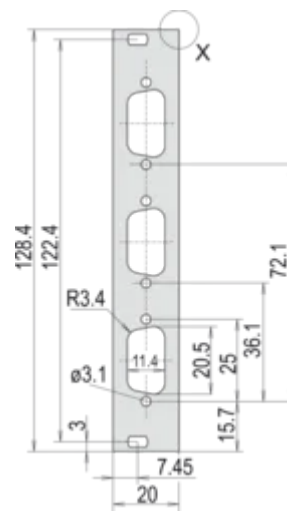

Please order stainless steel EMC gasket separately.

Please take into consideration that deliveries may be carried out in the stated SPQs (SPQ, e.g. 5 pieces, 10 pieces, 50 pieces, etc.). Differing order quantities (e.g. 2 pieces) may be changed to the next possible delivery quantity = Standard Pack Quantity.

DIAGRAMS