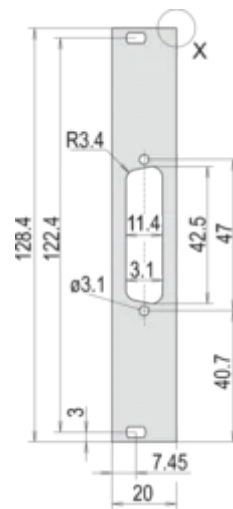

Please order stainless steel EMC gasket separately.

Please take into consideration that deliveries may be carried out in the stated SPQs (SPQ, e.g. 5 pieces, 10 pieces, 50 pieces, etc.). Differing order quantities (e.g. 2 pieces) may be changed to the next possible delivery quantity = Standard Pack Quantity.

DIAGRAMS