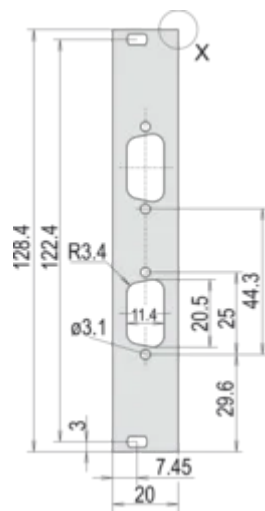

Please order stainless steel EMC gasket separately.

Please take into consideration that deliveries may be carried out in the stated SPQs (SPQ, e.g. 5 pieces, 10 pieces, 50 pieces, etc.). Differing order quantities (e.g. 2 pieces) may be changed to the next possible delivery quantity = Standard Pack Quantity.

DIAGRAMS