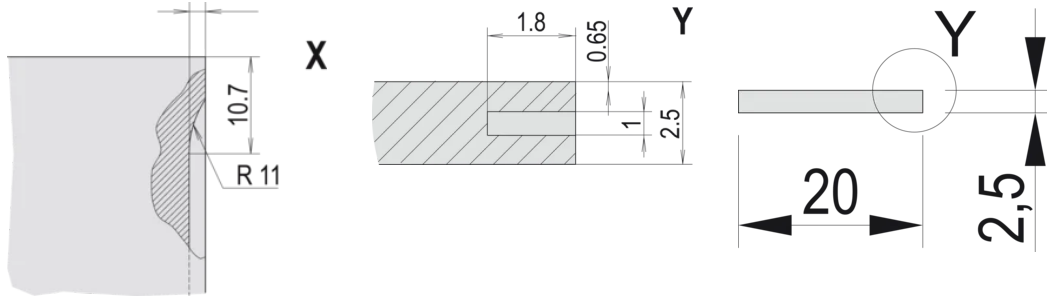

Please order stainless steel EMC gasket separately.

Please take into consideration that deliveries may be carried out in the stated SPQs (SPQ, e.g. 5 pieces, 10 pieces, 50 pieces, etc.). Differing order quantities (e.g. 2 pieces) may be changed to the next possible delivery quantity = Standard Pack Quantity.

DIAGRAMS