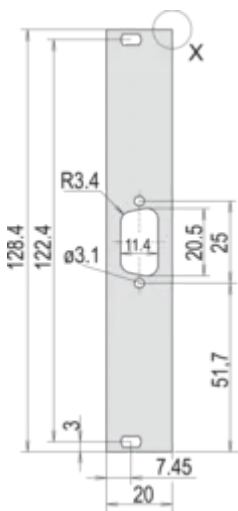

Please order stainless steel EMC gasket separately.

Please take into consideration that deliveries may be carried out in the stated SPQs (SPQ, e.g. 5 pieces, 10 pieces, 50 pieces, etc.). Differing order quantities (e.g. 2 pieces) may be changed to the next possible delivery quantity = Standard Pack Quantity.

DIAGRAMS