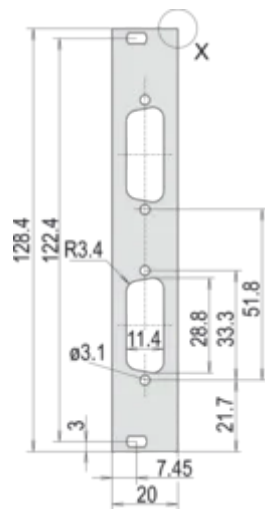

Please order stainless steel EMC gasket separately.

Please take into consideration that deliveries may be carried out in the stated SPQs (SPQ, e.g. 5 pieces, 10 pieces, 50 pieces, etc.). Differing order quantities (e.g. 2 pieces) may be changed to the next possible delivery quantity = Standard Pack Quantity.

DIAGRAMS