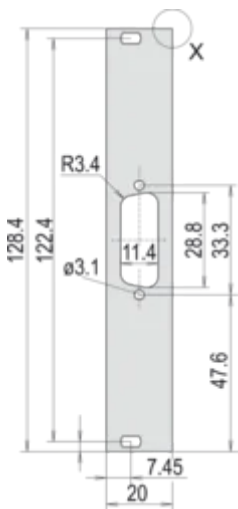

Please order stainless steel EMC gasket separately.

Please take into consideration that deliveries may be carried out in the stated SPQs (SPQ, e.g. 5 pieces, 10 pieces, 50 pieces, etc.). Differing order quantities (e.g. 2 pieces) may be changed to the next possible delivery quantity = Standard Pack Quantity.

DIAGRAMS