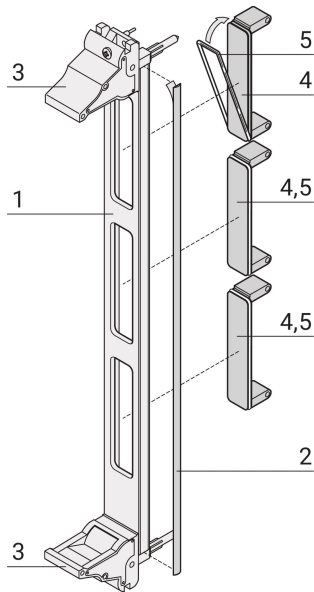

# Plug-In Unit Kit for PMC, Chromated, Shielded (Textile) With Handle

U-shaped front panel with cutout for PMC. Shieldable for textile EMC gasket.

## FEATURES

In accordance with IEEE P1386, PCI Mezzanine Card

For single 69.0 x 76.5 mm or double 139.0 x 76.5 mm modules

For standard defined I/O mezzanine modules which connect to carrier cards

PMC = PCI Mezzanine Card

## SPECIFICATIONS

<b>Rack Width:</b>	4HP
<b>Material:</b>	Aluminum
<b>Product Type:</b>	Front Panel
<b>Type:</b>	Front Panel with Handle (PIU)
<b>EMC Shielding:</b>	Yes

Table 1/2

Catalog Number	Rack Height	Package Quantity	Handle Type	Mounting	Gasket Type	Front Finish
20836-460	3U	1	IEL	Screw-on Front	Textile EMC	Anodized
20836-461	6U	1	IEL	Screw-on Front	Textile EMC	Anodized