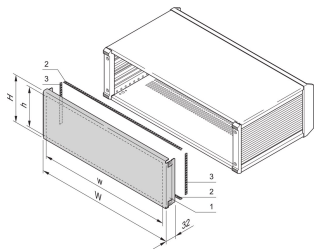

PropacPRO EMC Rear Panel, Full Width

The EMC rear panel, full width for PropacPRO Case mounts to the frame of the case. It has no perforation. The shielding is done with textile EMC gaskets.

CERTIFICATIONS

FEATURES

Alu panel, 1.5 mm, with fastener for Earthing / GND

Mounts on case (left, right)

Without perforation

SPECIFICATIONS

Material:	Aluminum
Finish:	Anodized; Passivated
Works With:	Cases
Product Family:	PropacPRO
Type:	Rear Panel
Product Type:	Side Panel

Table 1/1

Catalog Number	Rack Height	Rack Width	Package Quantity
24576-247	3U	28HP	1
24576-244	2U	42HP	1
24576-258	6U	84HP	1
24576-248	3U	42HP	1

Catalog Number	Rack Height	Rack Width	Package Quantity
24576-254	4U	84HP	1
24576-249	3U	63HP	1
24576-253	4U	63HP	1
24576-250	3U	84HP	1
24576-252	4U	42HP	1
24576-245	2U	63HP	1