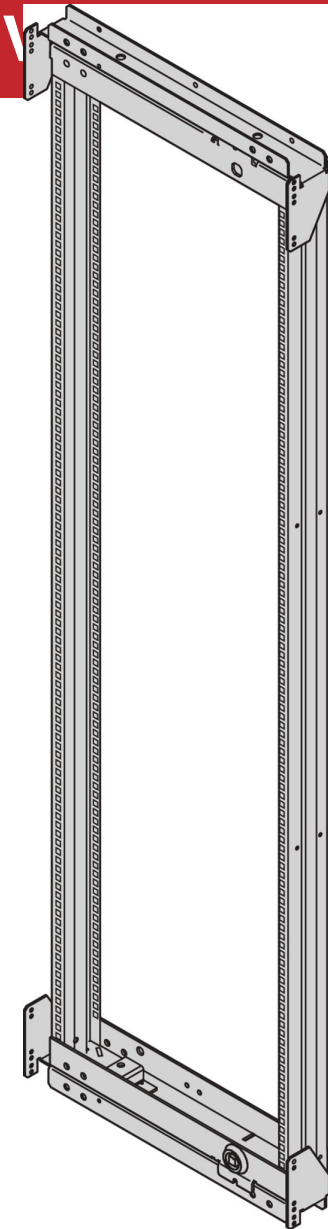

Swing Frame for 600 mm Width

The 19" swing frame allows the installation of sub-racks while simultaneously making wiring at the rear accessible.

Varistar CP swing frame comes with 150 KG load capacity, 120° movement and flexible pivot point.

FEATURES

For full height or partial-height mounting

Pivot point can be selected right or left

Can accommodate 19" chassis and 19" subracks (maximum depth 200 mm)

120° hinge, square locks including 2 keys

Load-carrying capacity 150 kg

SPECIFICATIONS

Width:	600mm
Product Type:	Cabinet/Rack Frame
Material:	Steel

Table 1/2

Catalog Number	Rack Height	Package Quantity	Color	Color Code	Finish	Height
21630-668	24U	1	Black Grey	RAL 7021	Powder Coated	1200mm
21630-678	47U	1	Black Grey	RAL 7021	Powder Coated	2200mm
21630-676	42U	1	Black Grey	RAL 7021	Powder Coated	2000mm
21630-674	38U	1	Black Grey	RAL 7021	Powder Coated	1800mm
21630-672	33U	1	Black Grey	RAL 7021	Powder Coated	1600mm
21630-670	29U	1	Black Grey	RAL 7021	Powder Coated	1400mm