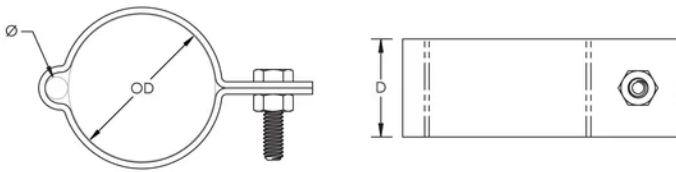

Catalog Number	Material	Finish	Diameter (Ø)	Outer Diameter (OD)	Depth (D)	Unit Weight
LPC674	Copper	Tinned	10.2 - 15.88 mm	114.3 - 127 mm	31.75mm	0.23 kg
LPA674	Aluminum		10.2 - 15.88 mm	114.3 - 127 mm	31.75mm	0.23 kg

Table 2/2

Catalog Number	Certifications
LPA672	
LPA671	
LPC671	E202878-Combined_CoC, E202878-Combined_CoC
LPC672	E202878-Combined_CoC, E202878-Combined_CoC
LPC673	E202878-Combined_CoC, E202878-Combined_CoC
LPA673	
LPC674	E202878-Combined_CoC, E202878-Combined_CoC
LPA674	

DIAGRAMS

WARNING

nVent products shall be installed and used only as indicated in nVent's product instruction sheets and training materials. Instruction sheets are available at www.nvent.com and from your nVent customer service representative. Improper installation, misuse, misapplication or other failure to completely follow nVent's instructions and warnings may cause product malfunction, property damage, serious bodily injury and death and/or void your warranty.

⚠ WARNING: This product can expose you to chemicals including lead, which is known to the State of California to cause cancer and birth defects or other reproductive harm. For more information go to www.P65Warnings.ca.gov.