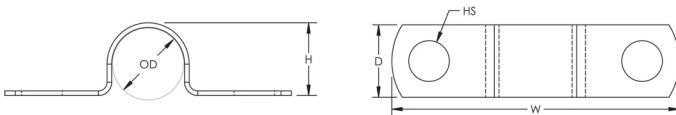

Table 2/2

Catalog Number	Hole Size (HS)	Certifications
LPC804	4.76 mm	E202878-Combined_CoC, E202878-Combined_CoC
LPC802	4.76 mm	E202878-Combined_CoC, E202878-Combined_CoC
LPA804	4.76 mm	
LPC808L	7.14 mm	E202878-Combined_CoC, E202878-Combined_CoC
LPA808	7.14 mm	
LPC808	7.14 mm	E202878-Combined_CoC, E202878-Combined_CoC
LPC806	7.14 mm	E202878-Combined_CoC, E202878-Combined_CoC

DIAGRAMS

WARNING

nVent products shall be installed and used only as indicated in nVent's product instruction sheets and training materials. Instruction sheets are available at www.nvent.com and from your nVent customer service representative. Improper installation, misuse, misapplication or other failure to completely follow nVent's instructions and warnings may cause product malfunction, property damage, serious bodily injury and death and/or void your warranty.

North America

+1.800.753.9221
Option 1 – Customer Care
Option 2 – Technical
Support

Europe

Netherlands:
+31 800-0200135
France:
+33 800 901 793

Europe

Germany:
800 1890272
Other Countries:
+31 13 5835404

APAC

Shanghai:
+ 86 21 2412 1618/19
Sydney:
+61 2 9751 8500

Our powerful portfolio of brands:

CADDY ERICO HOFFMAN ILSCO SCHROFF TRACHTE